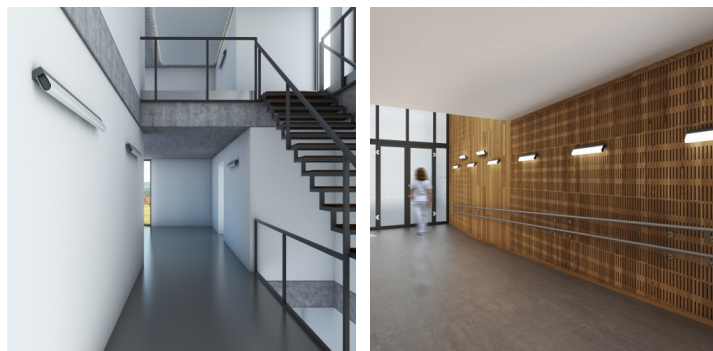

AULA AU3.L1.1500.XY

**Type:** wall lamp

**Lampshade:** acrylic glass

**Light body:** painted steel plate RAL 9016 (.41), RAL 7012 (.47), RAL Argento dorato (.70), RAL Copper (.72), RAL Bronze (.73), RAL Brass (.74)