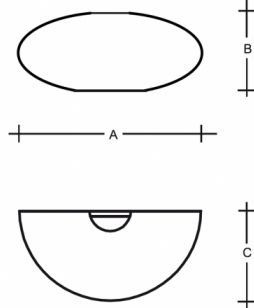

ASTERION S5.L1.A450.0W.Y

Type: wall lamp

Lampshade: white, hand-blown, three-layered glass, satin opal matt

Light body: white painted steel plate

W	K	Module luminous flux lm	Luminaire luminous flux lm	A	B	C	DALI 2	Motion sensor	Emergency module	Bluetooth	Track system	Weight
20,9	3000	2698	2026	450	210	225	M	-	-	Q*	-	2700

Module luminous flux: 2698 lm

Luminaire luminous flux: 2026 lm

A: 450 mm

B: 210 mm

C: 225 mm

Dali 2: Available

Motion sensor: Not available

Emergency module: Not available