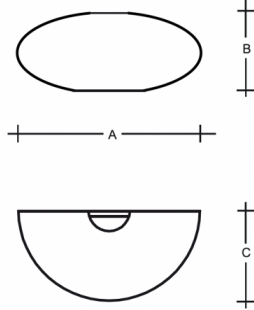

ASTERION S5.L2.A450.0W.Y

Type: wall lamp

Lampshade: white, hand-blown, three-layered glass, satin opal matt

Light body: white painted steel plate

W	K	Module luminous flux lm	Luminaire luminous flux lm	A	B	C	DALI 2	Motion sensor	Emergency module	Bluetooth	Track system	Weight
20,9	4000	2806	2107	450	210	225	M	-	-	Q*	-	2700

Module luminous flux: 2806 lm

Luminaire luminous flux: 2107 lm

A: 450 mm

B: 210 mm

C: 225 mm

Dali 2: Available

Motion sensor: Not available

Emergency module: Not available