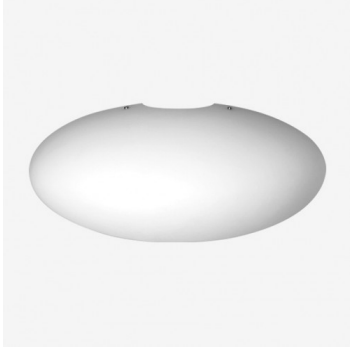

ASTERION S5.L2.A450.0W.Y

Type: wall lamp

Lampshade: white, hand-blown, three-layered glass, satin opal matt

Light body: white painted steel plate

W	K	Module luminous flux lm	Luminaire luminous flux lm	A	B	C	DALI 2	Motion sensor	Emergency module	Bluetooth	Track system	Weight
20,9	4000	2806	2107	450	210	225	M	-	-	Q*	-	2700

Lucis S5.L2.A450.0W ASTERION LED / LDC (Polar)

Voltage: 230V

IK code: IK01

Ballast: Driver

CRI: >90

LED life: L80/F10 50000 hours

Watt: 20,9 W

Color temperature: 4000 K

Module luminous flux: 2806 lm

Luminaire luminous flux: 2107 lm

A: 450 mm

B: 210 mm

C: 225 mm

Dali 2: Available

Motion sensor: Not available

Emergency module: Not available