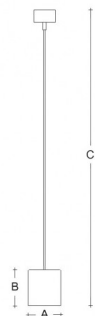

ELIOS ZK.K4.E120.XY

Type: suspension lamp

Lampshade: acrylic glass for LED

Metal parts: painted aluminium – RAL 9016 (.41), RAL 3004 (.42), RAL 7023 (.43), RAL 5000 (.44) or RAL 9005 (.45)

Pendant: transparent cable

W	K	Module luminous flux lm	Luminaire luminous flux lm	A	B	C	DALI 2	Motion sensor	Emergency module	Bluetooth	Track system	Weight
6,7	4000	942	762	120	135	1500	M	-	P*	Q*	R*	D* 1100

Voltage: 230V

IK code: IK06

Ballast: Driver

CRI: >90

LED life: L80/F10 50000 hours

Watt: 6,7 W

Color temperature: 4000 K

Module luminous flux: 942 lm

Luminaire luminous flux: 762 lm

A: 120 mm

B: 135 mm

C: 1500 mm

Dali 2: Available

Motion sensor: Not available

Emergency module: Available on inquiry

Bluetooth control: Available on inquiry

Track system: Available on inquiry

Sádrokarton: Available on inquiry