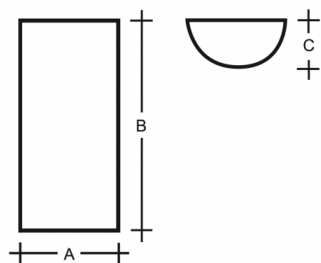

MAIA PMMA S1.L1W.Y PA

**Type:** wall lamp

**Lampshade:** acrylic glass PMMA opal

**Light body:** white painted steel plate

W	K	Module luminous flux lm	Luminaire luminous flux lm	A	B	C	DALI 2	Motion sensor	Emergency module	Bluetooth control	Track system	Weight
13,8	3000	1606	1441	150	300	75	M	O*	-	-	-	1200

**Module luminous flux:** 1606 lm

**Luminaire luminous flux:** 1441 lm

**A:** 150 mm

**B:** 300 mm

**C:** 75 mm

**Dali 2:** Available

**Motion sensor:** Available on inquiry

**Emergency module:** Not available