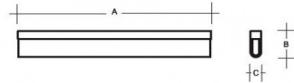

AULA AU1.L3.900.XY

**Type:** ceiling and wall lamp

**Lampshade:** acrylic glass

**Light body:** painted steel plate RAL 9016 (.41), RAL 7012 (.47), RAL Argento dorato (.70), RAL Copper (.72), RAL Bronze (.73), RAL Brass (.74)