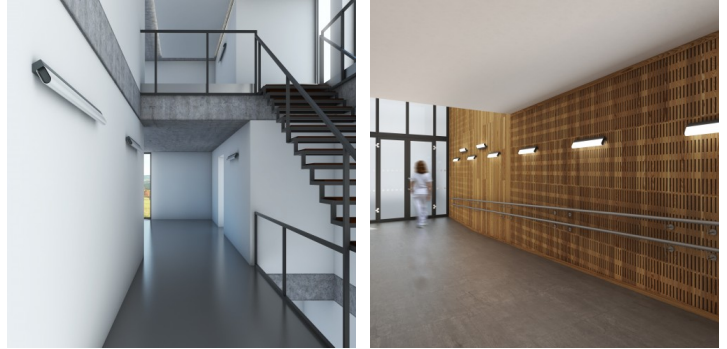

AULA AU3.L3.600.XY

**Type:** wall lamp

**Lampshade:** acrylic glass

**Light body:** painted steel plate RAL 9016 (.41), RAL 7012 (.47), RAL Argento dorato (.70), RAL Copper (.72), RAL Bronze (.73), RAL Brass (.74)