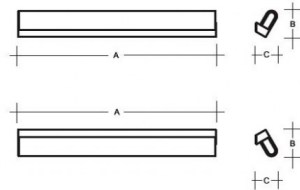

AULA AU3.L3.1200.XY

**Type:** wall lamp

**Lampshade:** acrylic glass

**Light body:** painted steel plate RAL 9016 (.41), RAL 7012 (.47), RAL Argento dorato (.70), RAL Copper (.72), RAL Bronze (.73), RAL Brass (.74)

**Luminaire luminous flux:** 2631 lm

**A:** 1200 mm

**B:** 120 mm

**C:** 95 mm

**Dali 2:** Available

**Motion sensor:** Not available

**Emergency module:** Not available

**Bluetooth control:** Available on inquiry