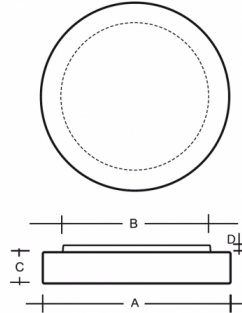

ZERO S24.K1.Z280.Y

**Type:** ceiling and wall lamp

**Lampshade:** white, hand-blown, three-layered glass, satin opal matt

**Light body:** white painted steel plate

W	K	Module luminous flux lm	Luminaire luminous flux lm	A	B	C	D	DALI 2	Motion sensor	Emergency module	Bluetooth	Track system	Weight
12,5	3000	1691	1318	280	240	70	20	M	-	-	Q*	-	2100

**Luminaire luminous flux:** 1318 lm

**A:** 280 mm

**B:** 240 mm

**C:** 70 mm

**D:** 20 mm

**Dali 2:** Available

**Motion sensor:** Not available

**Emergency module:** Not available