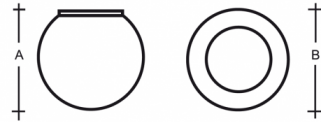

ALFA S00.11.150.X

Type: ceiling and wall lamp

Lampshade: white, hand-blown, three-layered glass, satin opal matt

Light body: painted steel plate RAL 9003 (.60) or RAL 9005 (.61)