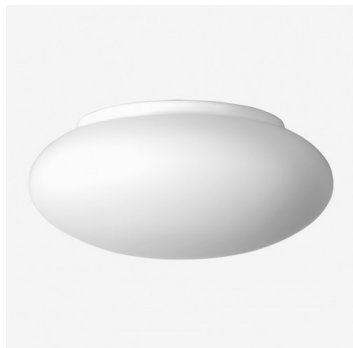

DAPHNE S43.L5.D550.Y

Type: ceiling and wall lamp

Lampshade: white, hand-blown, three-layered glass, satin opal matt

Light body: white painted steel plate

W	K	Module luminous flux lm	Luminaire luminous flux lm	A	B	C	D	DALI 2	IK01	IP20	Bluetooth	Emergency	Weight
26,7	3000	4020	2893	550	205	20	430	M	O*	P*	Q*	-	6500

Lucis S43.L5.D550 DAPHNE LED / LDC (Polar)

Voltage: 230V

IK code: IK01

Ballast: Driver

CRI: >90

LED life: L80/F10 50000 hours

Watt: 26,7 W

Color temperature: 3000 K

Module luminous flux: 4020 lm

Luminaire luminous flux: 2893 lm

A: 550 mm

B: 205 mm

C: 20 mm

D: 430 mm

Dali 2: Available

Motion sensor: Available on inquiry