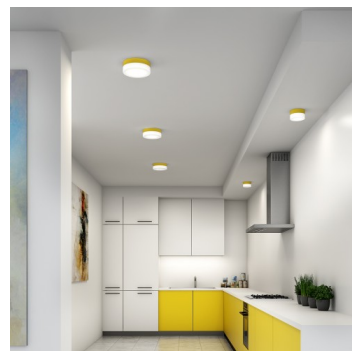

NOMIA BS14.K1.N14.XY

Type: ceiling and wall lamp

Lampshade: white, hand-blown, three-layered glass, satin opal matt

Light body: painted aluminium - RAL white 9003 (.31), RAL black 7021 (.33), RAL yellow 1018 (.35), RAL Argento dorato (.70) or RAL Gold (.71)