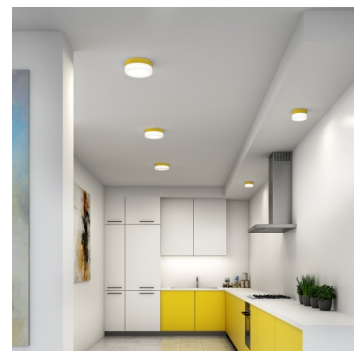

NOMIA BS24.K4.N24.XY

Type: ceiling and wall lamp

Lampshade: white, hand-blown, three-layered glass, satin opal matt

Light body: painted aluminium - RAL white 9003 (.31), RAL black 7021 (.33), RAL yellow 1018 (.35), RAL Argento dorato (.70) or RAL Gold (.71)