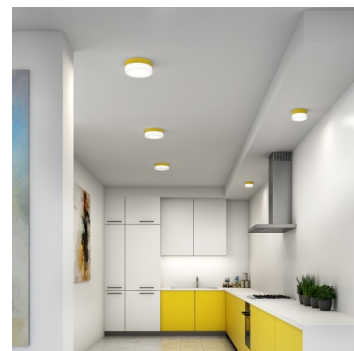

NOMIA BS34.K4.N34.XY

Type: ceiling and wall lamp

Lampshade: white, hand-blown, three-layered glass, satin opal matt

Light body: painted aluminium - RAL white 9003 (.31), RAL black 7021 (.33), RAL yellow 1018 (.35), RAL Argento dorato (.70) or RAL Gold (.71)