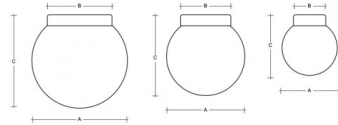

POLARIS S BS24.11.350.XY

Type: ceiling and wall lamp

Lampshade: white, hand-blown, three-layered glass, satin opal matt

Light body: painted aluminium - RAL white 9016 (.41), RAL black 9005 (.45), RAL Copper (.72), RAL Bronze (.73) or RAL Brass (.74)

The ceiling version has IP44 rating of ingress protection, the wall version has IP40.