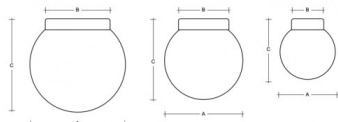

POLARIS S BS14.L2.200.XY

Type: ceiling and wall lamp

Lampshade: white, hand-blown, three-layered glass, satin opal matt

Light body: painted aluminium - RAL white 9016 (.41), RAL black 9005 (.45), RAL Copper (.72), RAL Bronze (.73) or RAL Brass (.74)

The ceiling version has IP44 rating of ingress protection, the wall version has IP40.