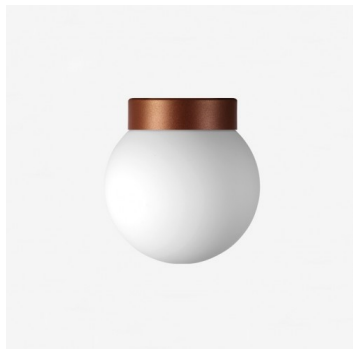

POLARIS S BS14.L2.200.XY

Type: ceiling and wall lamp

Lampshade: white, hand-blown, three-layered glass, satin opal matt

Light body: painted aluminium - RAL white 9016 (.41), RAL black 9005 (.45), RAL Copper (.72), RAL Bronze (.73) or RAL Brass (.74)

The ceiling version has IP44 rating of ingress protection, the wall version has IP40.