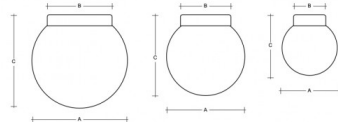

POLARIS S BS19.L1.280.XY

Type: ceiling and wall lamp

Lampshade: white, hand-blown, three-layered glass, satin opal matt

Light body: painted aluminium - RAL white 9016 (.41), RAL black 9005 (.45), RAL Copper (.72), RAL Bronze (.73) or RAL Brass (.74)

The ceiling version has IP44 rating of ingress protection, the wall version has IP40.