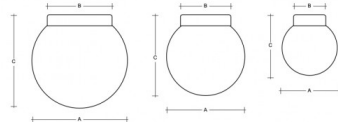

POLARIS S BS24.L1.350.XY

Type: ceiling and wall lamp

Lampshade: white, hand-blown, three-layered glass, satin opal matt

Light body: painted aluminium - RAL white 9016 (.41), RAL black 9005 (.45), RAL Copper (.72), RAL Bronze (.73) or RAL Brass (.74)

The ceiling version has IP44 rating of ingress protection, the wall version has IP40.