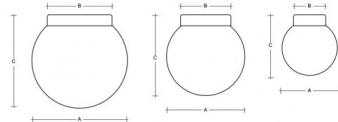

POLARIS S BS24.L2.350.XY

Type: ceiling and wall lamp

Lampshade: white, hand-blown, three-layered glass, satin opal matt

Light body: painted aluminium - RAL white 9016 (.41), RAL black 9005 (.45), RAL Copper (.72), RAL Bronze (.73) or RAL Brass (.74)

The ceiling version has IP44 rating of ingress protection, the wall version has IP40.