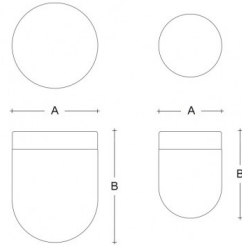

RETRO BS14.L1.R14.XY

Type: ceiling lamp

Lampshade: white, hand-blown, three-layered glass, satin opal matt

Light body: painted aluminium - RAL white 9016 (.41), RAL black 9005 (.45), RAL Copper (.72), RAL Bronze (.73) or RAL Brass (.74)