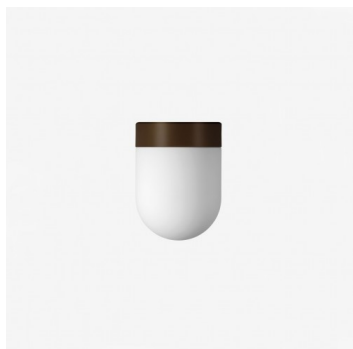

RETRO BS19.L1.R19.XY

Type: ceiling lamp

Lampshade: white, hand-blown, three-layered glass, satin opal matt

Light body: painted aluminium - RAL white 9016 (.41), RAL black 9005 (.45), RAL Copper (.72), RAL Bronze (.73) or RAL Brass (.74)

W	K	Module luminous flux lm	Luminaire luminous flux lm	A	B	DALI 2	Motion sensor	Emergency module	Bluetooth control	Track system	Sádrokarton	Weight
11,6	3000	1624	1150	190	245	M	-	-	-	-	-	2200

Lucis BS19.L1.R19.X RETRO LED / LDC (Polar)