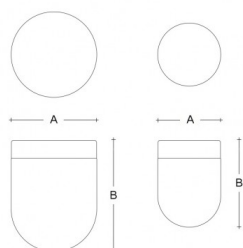

RETRO BS19.L1.R19.XY

Type: ceiling lamp

Lampshade: white, hand-blown, three-layered glass, satin opal matt

Light body: painted aluminium - RAL white 9016 (.41), RAL black 9005 (.45), RAL Copper (.72), RAL Bronze (.73) or RAL Brass (.74)

A: 190 mm

B: 245 mm

Dali 2: Available

Motion sensor: Not available

Emergency module: Not available

Bluetooth control: Not available

Track system: Not available

Sádrokarton: Not available