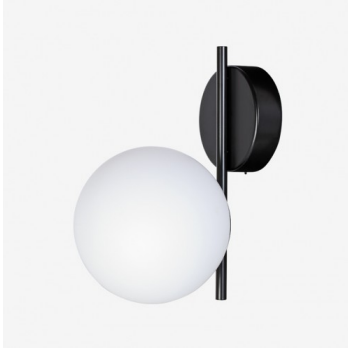

ALFA SR.11.200.X

Type: wall lamp

Lampshade: white, hand-blown, three-layered glass, satin opal matt

Light body: painted steel plate RAL 9003 (.60) or RAL 9005 (.61)