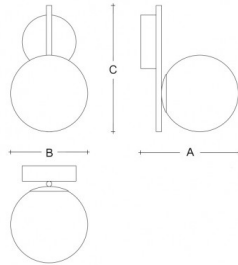

ALFA SR.11.200.X

Type: wall lamp

Lampshade: white, hand-blown, three-layered glass, satin opal matt

Light body: painted steel plate RAL 9003 (.60) or RAL 9005 (.61)