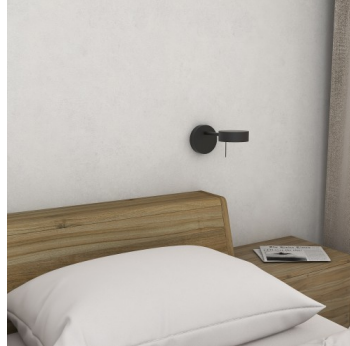

OMNIA O.150.K1.X

Type: wall lamp

Lampshade: acrylic glass

Metal parts: painted steel plate RAL 9003 (.60), RAL 9005 (.61) or RAL 7016 (.62)

W	K	Module luminous flux lm	Luminaire luminous flux lm	A	B	C	DALI 2	Motion sensor	Emergency module	Bluetooth control	Track system	Weight
9,6	3000	1237	960	125	130	295	-	-	-	-	-	1000