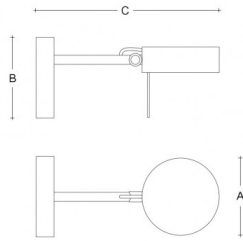

OMNIA O.150.K1.X

Type: wall lamp

Lampshade: acrylic glass

Metal parts: painted steel plate RAL 9003 (.60), RAL 9005 (.61) or RAL 7016 (.62)

W	K	Module luminous flux lm	Luminaire luminous flux lm	A	B	C	DALI 2	Motion sensor	Emergency module	Bluetooth control	Track system	Weight
9,6	3000	1237	960	125	130	295	-	-	-	-	-	1000

A: 125 mm

B: 130 mm

C: 295 mm

Dali 2: Not available

Motion sensor: Not available

Emergency module: Not available

Bluetooth control: Not available

Track system: Not available