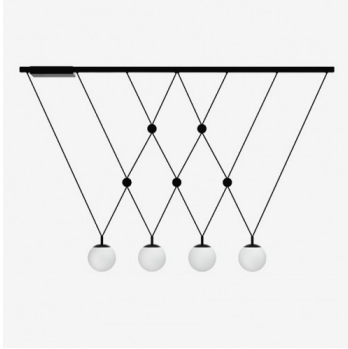

GEO ZK4.14.G100.61

**Type:** suspension lamp

**Lampshade:** white, hand-blown, three-layered glass, satin opal matt

**Metal parts:** painted steel plate RAL 9005 (.61)

**Pendant:** black cable

		A	B	C	D			
G9	4x48W(max 5W LED)	1700	950	150	150	-	-	5500

**IK code:** IK01

**Socket:** G9

**Lamps:** 4x48W(max 5W LED)

**A:** 1700 mm

**B:** 950 mm

**C:** 150 mm

**D:** 150 mm

**Motion sensor:** Not available