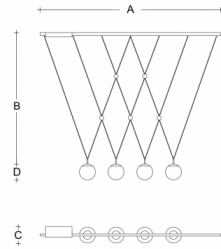

GEO ZK4.14.G100.61

**Type:** suspension lamp

**Lampshade:** white, hand-blown, three-layered glass, satin opal matt

**Metal parts:** painted steel plate RAL 9005 (.61)

**Pendant:** black cable

		A	B	C	D			
G9	4x48W(max 5W LED)	1700	950	150	150	-	-	5500

**IK code:** IK01

**Socket:** G9

**Lamps:** 4x48W(max 5W LED)

**A:** 1700 mm

**B:** 950 mm

**C:** 150 mm

**D:** 150 mm

**Motion sensor:** Not available