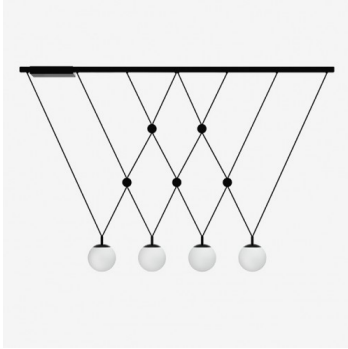

GEO ZK4.14.G140.61

**Type:** suspension lamp

**Lampshade:** white, hand-blown, three-layered glass, satin opal matt

**Metal parts:** painted steel plate RAL 9005 (.61)

**Pendant:** black cable

		A	B	C	D			
G9	4x48W(max 5W LED)	1700	1250	150	150	-	-	5600

**IK code:** IK01

**Socket:** G9

**Lamps:** 4x48W(max 5W LED)

**A:** 1700 mm

**B:** 1250 mm

**C:** 150 mm

**D:** 150 mm

**Motion sensor:** Not available