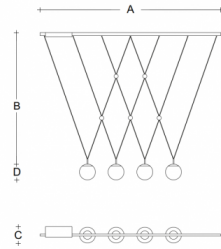

GEO ZK4.14.G140.61

**Type:** suspension lamp

**Lampshade:** white, hand-blown, three-layered glass, satin opal matt

**Metal parts:** painted steel plate RAL 9005 (.61)

**Pendant:** black cable

		A	B	C	D			
G9	4x48W(max 5W LED)	1700	1250	150	150	-	-	5600

**IK code:** IK01

**Socket:** G9

**Lamps:** 4x48W(max 5W LED)

**A:** 1700 mm

**B:** 1250 mm

**C:** 150 mm

**D:** 150 mm

**Motion sensor:** Not available