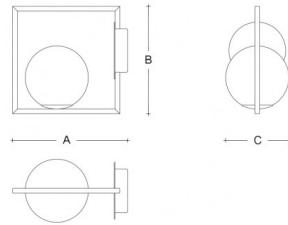

PALA SR.11.P1.45

**Type:** ceiling and wall lamp

**Lampshade:** white, hand-blown, three-layered glass, satin opal matt

**Metal parts:** painted steel plate RAL 9005 (.45) or with a reflective highly polished brass-coated disc (.45M)

		A	B	C			
G9	1x60W(max 5W LED)	365	340	200	-	-	3000

**IK code:** IK01

**Socket:** G9

**Lamps:** 1x60W(max 5W LED)

**A:** 365 mm

**B:** 340 mm

**C:** 200 mm

**Motion sensor:** Not available