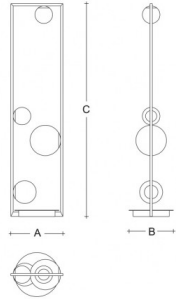

PALA LR.11.P4.45M

**Type:** floor lamp

**Lampshade:** white, hand-blown, three-layered glass, satin opal matt

**Metal parts:** painted steel plate RAL 9005 with a reflective highly polished brass-coated disc (.45M)

		A	B	C			
G9	1x60W + 1x48W + 2x33W(max 4x5W LED)	340	290	1400	-	-	9000

**IK code:** IK01

**Socket:** G9

**Lamps:** 1x60W + 1x48W + 2x33W(max 4x5W LED)

**A:** 340 mm

**B:** 290 mm

**C:** 1400 mm

**Motion sensor:** Not available