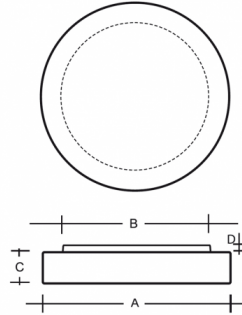

TENDO PMMA S44.K3.TEZ4.Y

**Type:** ceiling and wall lamp

**Lampshade:** acrylic glass PMMA

**Light body:** white painted steel plate

W	K	Module luminous flux lm	Luminaire luminous flux lm	A	B	C	D	DALI 2	Motion sensor	Emergency module	Bluetooth	Track system	Weight
29	3000	3945	2916	460	440	80	20	M	O*	P*	Q*	-	2600

**Luminaire luminous flux:** 2916 lm

**A:** 460 mm

**B:** 440 mm

**C:** 80 mm

**D:** 20 mm

**Dali 2:** Available

**Motion sensor:** Available on inquiry

**Emergency module:** Available on inquiry