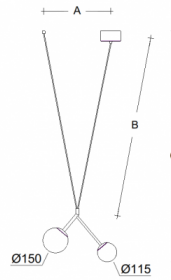

ZED ZK2.11.ZA.X

Type: suspension lamp

Lampshade: white, hand-blown, three-layered glass, satin opal matt

Metal parts: painted steel plate RAL 9003 (.60) or RAL 9005 (.61)

Pendant: white or black cable

Mounting options: ceiling/ceiling (A), ceiling/track (B), track/track (C) or plasterboard (D)

		A	B	C			
G9	1x33W+1x48W(max 2x5W LED)	400	955	1320	-	-	1600

Voltage: 230V

IK code: IK01

Socket: G9

Lamps: 1x33W+1x48W(max 2x5W LED)

A: 400 mm

B: 955 mm

C: 1320 mm

Motion sensor: Not available

Track system: Not available

Weight: 1600 g