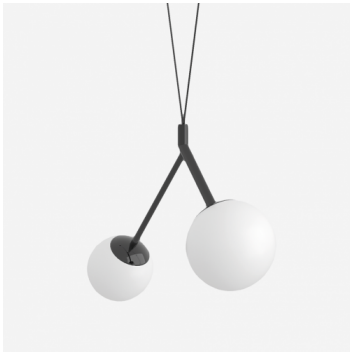

ZED ZK2.11.ZA.X

Type: suspension lamp

Lampshade: white, hand-blown, three-layered glass, satin opal matt

Metal parts: painted steel plate RAL 9003 (.60) or RAL 9005 (.61)

Pendant: white or black cable

Mounting options: ceiling/ceiling (A), ceiling/track (B), track/track (C) or plasterboard (D)

		A	B	C			
G9	1x33W+1x48W(max 2x5W LED)	400	955	1320	-	-	1600

Voltage: 230V

IK code: IK01

Socket: G9

Lamps: 1x33W+1x48W(max 2x5W LED)

A: 400 mm

B: 955 mm

C: 1320 mm

Motion sensor: Not available

Track system: Not available

Weight: 1600 g