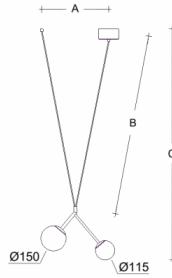

ZED ZK2.11.ZB.XR

Type: suspension lamp

Lampshade: white, hand-blown, three-layered glass, satin opal matt

Metal parts: painted steel plate RAL 9003 (.60) or RAL 9005 (.61)

Pendant: white or black cable

Mounting options: ceiling/ceiling (A), ceiling/track (B), track/track (C) or plasterboard (D)

		A	B	C			
G9	1x33W+1x48W(max 2x5W LED)	400	955	1320	-	R	1600

Voltage: 230V

IK code: IK01

Socket: G9

Lamps: 1x33W+1x48W(max 2x5W LED)

A: 400 mm

B: 955 mm

C: 1320 mm

Motion sensor: Not available

Track system: Available

Weight: 1600 g