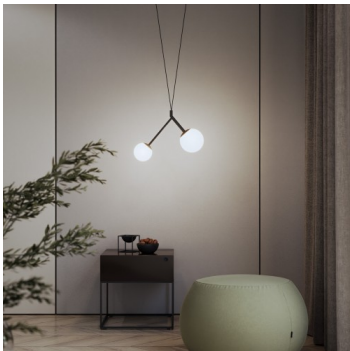

ZED ZK2.11.ZB.XR

Type: suspension lamp

Lampshade: white, hand-blown, three-layered glass, satin opal matt

Metal parts: painted steel plate RAL 9003 (.60) or RAL 9005 (.61)

Pendant: white or black cable

Mounting options: ceiling/ceiling (A), ceiling/track (B), track/track (C) or plasterboard (D)