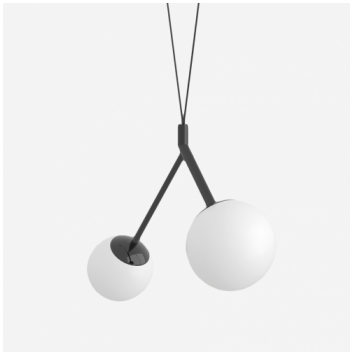

ZED ZK2.11.ZC.XR

Type: suspension lamp

Lampshade: white, hand-blown, three-layered glass, satin opal matt

Metal parts: painted steel plate RAL 9003 (.60) or RAL 9005 (.61)

Pendant: white or black cable

Mounting options: ceiling/ceiling (A), ceiling/track (B), track/track (C) or plasterboard (D)

		A	B	C			
G9	1x33W+1x48W(max 2x5W LED)	400	955	1320	-	R	1600

Voltage: 230V

IK code: IK01

Socket: G9

Lamps: 1x33W+1x48W(max 2x5W LED)

A: 400 mm

B: 955 mm

C: 1320 mm

Motion sensor: Not available

Track system: Available

Weight: 1600 g