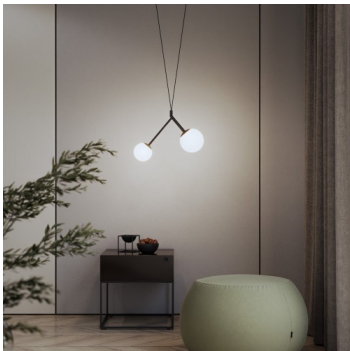

ZED ZK2.11.ZC.XR

Type: suspension lamp

Lampshade: white, hand-blown, three-layered glass, satin opal matt

Metal parts: painted steel plate RAL 9003 (.60) or RAL 9005 (.61)

Pendant: white or black cable

Mounting options: ceiling/ceiling (A), ceiling/track (B), track/track (C) or plasterboard (D)