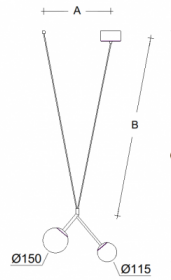

ZED ZK2.11.ZC.XR

Type: suspension lamp

Lampshade: white, hand-blown, three-layered glass, satin opal matt

Metal parts: painted steel plate RAL 9003 (.60) or RAL 9005 (.61)

Pendant: white or black cable

Mounting options: ceiling/ceiling (A), ceiling/track (B), track/track (C) or plasterboard (D)

		A	B	C			
G9	1x33W+1x48W(max 2x5W LED)	400	955	1320	-	R	1600

Voltage: 230V

IK code: IK01

Socket: G9

Lamps: 1x33W+1x48W(max 2x5W LED)

A: 400 mm

B: 955 mm

C: 1320 mm

Motion sensor: Not available

Track system: Available

Weight: 1600 g