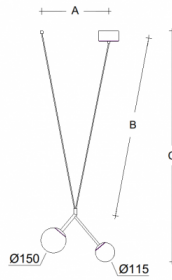

ZED ZK2.L1.ZA.XY

Type: suspension lamp

Lampshade: white, hand-blown, three-layered glass, satin opal matt

Metal parts: painted steel plate RAL 9003 (.60) or RAL 9005 (.61)

Pendant: white or black cable

Mounting options: ceiling/ceiling (A), ceiling/track (B), track/track (C) or plasterboard (D)

LED life: L80/F10 50000 hours

Watt: 10,1 W

Color temperature: 3000 K

Module luminous flux: 1358 lm

Luminaire luminous flux: 1132 lm

A: 400 mm

B: 955 mm

C: 1320 mm