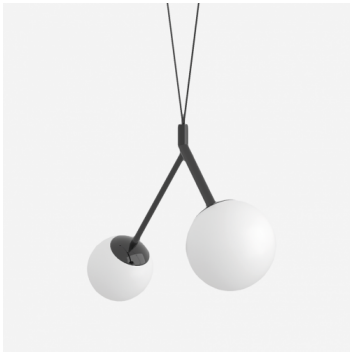

ZED ZK2.L1.ZA.XY

Type: suspension lamp

Lampshade: white, hand-blown, three-layered glass, satin opal matt

Metal parts: painted steel plate RAL 9003 (.60) or RAL 9005 (.61)

Pendant: white or black cable

Mounting options: ceiling/ceiling (A), ceiling/track (B), track/track (C) or plasterboard (D)

W	K	Module luminous flux lm	Luminaire luminous flux lm	A	B	C	DALI 2	IK 01	IK 08	Q*	Emergency module	Warranty
10,1	3000	1358	1132	400	955	1320	M	-	-	Q*	-	2000

Voltage: 230V

IK code: IK01

Ballast: Driver

CRI: >90

LED life: L80/F10 50000 hours

Watt: 10,1 W

Color temperature: 3000 K

Module luminous flux: 1358 lm

Luminaire luminous flux: 1132 lm

A: 400 mm

B: 955 mm

C: 1320 mm