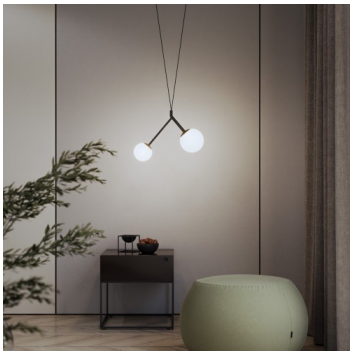

ZED ZK2.L1.ZA.XY

Type: suspension lamp

Lampshade: white, hand-blown, three-layered glass, satin opal matt

Metal parts: painted steel plate RAL 9003 (.60) or RAL 9005 (.61)

Pendant: white or black cable

Mounting options: ceiling/ceiling (A), ceiling/track (B), track/track (C) or plasterboard (D)

LED life: L80/F10 50000 hours

Watt: 10,1 W

Color temperature: 3000 K

Module luminous flux: 1358 lm

Luminaire luminous flux: 1132 lm

A: 400 mm

B: 955 mm

C: 1320 mm