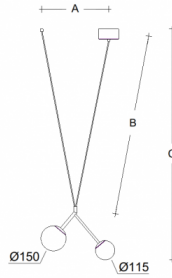

ZED ZK2.L1.ZB.XYR

Type: suspension lamp

Lampshade: white, hand-blown, three-layered glass, satin opal matt

Metal parts: painted steel plate RAL 9003 (.60) or RAL 9005 (.61)

Pendant: white or black cable

Mounting options: ceiling/ceiling (A), ceiling/track (B), track/track (C) or plasterboard (D)

W	K	Module luminous flux lm	Luminaire luminous flux lm	A	B	C	DALI 2	Emergency	Bluetooth	Emergency	Emergency	Emergency
10,1	3000	1358	1132	400	955	1320	M	-	-	-	R	-

Voltage: 230V

IK code: IK01

Ballast: Driver

CRI: >90

LED life: L80/F10 50000 hours

Watt: 10,1 W

Color temperature: 3000 K

Module luminous flux: 1358 lm

Luminaire luminous flux: 1132 lm

A: 400 mm

B: 955 mm

C: 1320 mm

Dali 2: Available

Motion sensor: Not available

Emergency module: Not available