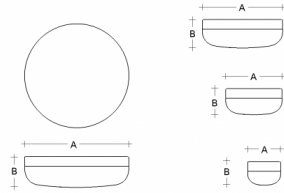

PRIMA BS14.K1.P14.XY

Type: ceiling and wall lamp

Lampshade: white, hand-blown, three-layered glass, satin opal matt

Light body: painted aluminium RAL 9016 (.41), RAL 9005 (.45), RAL Argento dorato (.70), RAL Bronze (.73) or RAL Brass (.74)