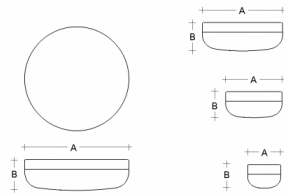

PRIMA BS24.K2.P24.XY

Type: ceiling and wall lamp

Lampshade: white, hand-blown, three-layered glass, satin opal matt

Light body: painted aluminium RAL 9016 (.41), RAL 9005 (.45), RAL Argento dorato (.70), RAL Bronze (.73) or RAL Brass (.74)