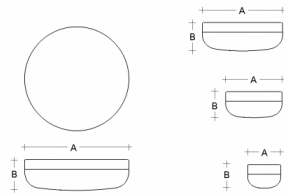

PRIMA BS24.K4.P24.XY

Type: ceiling and wall lamp

Lampshade: white, hand-blown, three-layered glass, satin opal matt

Light body: painted aluminium RAL 9016 (.41), RAL 9005 (.45), RAL Argento dorato (.70), RAL Bronze (.73) or RAL Brass (.74)