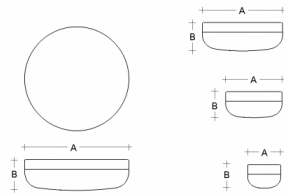

PRIMA BS34.K1.P34.XY

Type: ceiling and wall lamp

Lampshade: white, hand-blown, three-layered glass, satin opal matt

Light body: painted aluminium RAL 9016 (.41), RAL 9005 (.45), RAL Argento dorato (.70), RAL Bronze (.73) or RAL Brass (.74)

Watt: 36 W

Color temperature: 3000 K

Module luminous flux: 4448 lm

Luminaire luminous flux: 2980 lm

A: 340 mm

B: 120 mm

Dali 2: Available

Motion sensor: Available on inquiry