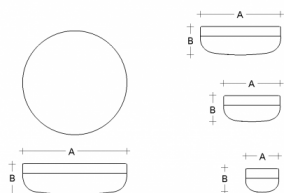

PRIMA BS34.K2.P34.XY

Type: ceiling and wall lamp

Lampshade: white, hand-blown, three-layered glass, satin opal matt

Light body: painted aluminium RAL 9016 (.41), RAL 9005 (.45), RAL Argento dorato (.70), RAL Bronze (.73) or RAL Brass (.74)