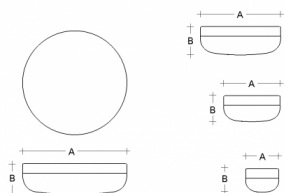

PRIMA BS44.K1.P44.XY

Type: ceiling and wall lamp

Lampshade: white, hand-blown, three-layered glass, satin opal matt

Light body: painted aluminium RAL 9016 (.41), RAL 9005 (.45), RAL Argento dorato (.70), RAL Bronze (.73) or RAL Brass (.74)

Watt: 44,5 W

Color temperature: 3000 K

Module luminous flux: 5810 lm

Luminaire luminous flux: 3892 lm

A: 440 mm

B: 130 mm

Dali 2: Available

Motion sensor: Available on inquiry