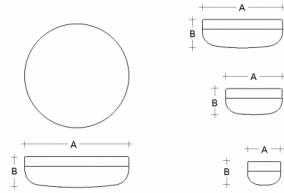

PRIMA BS44.K2.P44.XY

Type: ceiling and wall lamp

Lampshade: white, hand-blown, three-layered glass, satin opal matt

Light body: painted aluminium RAL 9016 (.41), RAL 9005 (.45), RAL Argento dorato (.70), RAL Bronze (.73) or RAL Brass (.74)

| W | K | Module luminous flux lm | Luminaire luminous flux lm | A | B | DALI 2 | 0* | P* | Q* | - | - | 4400 |
|------|------|-------------------------|----------------------------|-----|-----|--------|----|----|----|---|---|------|
| 44,5 | 4000 | 6087 | 4078 | 440 | 130 | M | O* | P* | Q* | - | - | 4400 |