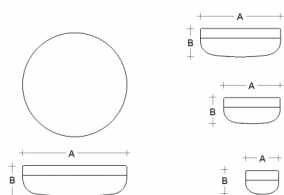

**PRIMA** BS44.K3.P44.XY

**Type:** ceiling and wall lamp

**Lampshade:** white, hand-blown, three-layered glass, satin opal matt

**Light body:** painted aluminium RAL 9016 (.41), RAL 9005 (.45), RAL Argento dorato (.70), RAL Bronze (.73) or RAL Brass (.74)