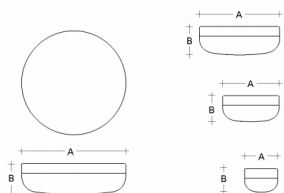

PRIMA BS44.K4.P44.XY

Type: ceiling and wall lamp

Lampshade: white, hand-blown, three-layered glass, satin opal matt

Light body: painted aluminium RAL 9016 (.41), RAL 9005 (.45), RAL Argento dorato (.70), RAL Bronze (.73) or RAL Brass (.74)