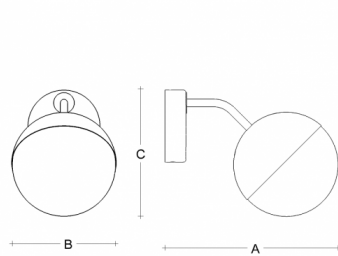

SEMILUNA SR.11.S200.X

**Type:** wall lamp

**Lampshade:** white, hand-blown, three-layered glass, satin opal matt

**Metal parts:** painted steel plate RAL 9003 (.60), RAL 9005 (.61), RAL Bronze (.73) or RAL Chrom (.77)

		A	B	C			
E27	1x60W(max 9W LED)	340	200	250	-	-	2900

**Voltage:** 230V

**IK code:** IK01

**Socket:** E27

**Lamps:** 1x60W(max 9W LED)

**A:** 340 mm

**B:** 200 mm

**C:** 250 mm

**Motion sensor:** Not available

**Track system:** Not available

**Weight:** 2900 g