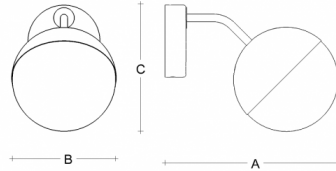

SEMILUNA SR.11.S200.XV

**Type:** wall lamp

**Lampshade:** white, hand-blown, three-layered glass, satin opal matt

**Metal parts:** painted steel plate RAL 9003 (.60), RAL 9005 (.61), RAL Bronze (.73) or RAL Chrom (.77)

		A	B	C			
E27	1x60W(max 9W LED)	340	200	250	-	-	3000

**Voltage:** 230V

**IK code:** IK01

**Socket:** E27

**Lamps:** 1x60W(max 9W LED)

**A:** 340 mm

**B:** 200 mm

**C:** 250 mm