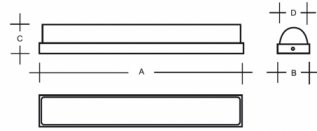

CASTOR PS2.L4.XY

Type: wall lamp

Lampshade: white, hand-blown, three-layered glass, satin opal matt

Light body: painted steel plate RAL 9003 (.60), RAL 9005 (.61), RAL Argento dorato (.70), RAL Bronze (.73), RAL Brass (.74)

Watt: 9,1 W

Color temperature: 4000 K

Module luminous flux: 1278 lm

Luminaire luminous flux: 959 lm

A: 610 mm

B: 92 mm

C: 80 mm

D: 80 mm