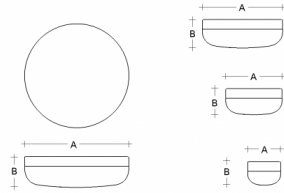

PRIMA BS34.12.P34.XY

Type: ceiling and wall lamp

Lampshade: white, hand-blown, three-layered glass, satin opal matt

Light body: painted aluminium RAL 9016 (.41), RAL 9005 (.45), RAL Argento dorato (.70), RAL Bronze (.73) or RAL Brass (.74)