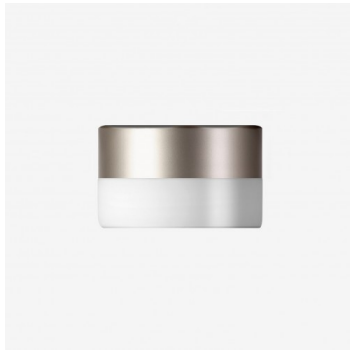

NOMIA BS44.K4.N44.XY

Type: ceiling and wall lamp

Lampshade: white, hand-blown, three-layered glass, satin opal matt

Light body: painted aluminium - RAL white 9003 (.31), RAL black 7021 (.33), RAL yellow 1018 (.35), RAL Argento dorato (.70) or RAL Gold (.71)

W	K	Module luminous flux lm	Luminaire luminous flux lm	A	B	DALI 2	Motion sensor	Emergency module	Bluetooth	Track system	Weight
29	4000	4133	2769	440	80	M	O*	P*	Q*	-	4400

Voltage: 230V

CRI: >90

LED life: L80/F10 50000 hours

Watt: 29 W

Color temperature: 4000 K

Module luminous flux: 4133 lm

Luminaire luminous flux: 2769 lm

A: 440 mm

B: 80 mm

Dali 2: Available

Motion sensor: Available on inquiry