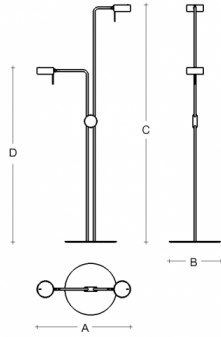

OMNIA LR2.K1.02.X

Type: floor lamp

Lampshade: acrylic glass

Metal parts: painted steel plate RAL 9003 (.60), RAL 9005 (.61) or RAL 7016 (.62)

W	K	Module luminous flux lm	Luminaire luminous flux lm	A	B	C	D	DALI 2	Motion sensor	Emergency module	Bluetooth	Track system	Person icon
19,2	3000	2474	1920	680	370	1700	1250	-	-	-	-	-	12200

Ballast: Driver

CRI: >90

LED life: L80/F10 50000 hours

Watt: 19,2 W

Color temperature: 3000 K

Module luminous flux: 2474 lm

Luminaire luminous flux: 1920 lm

A: 680 mm

B: 370 mm

C: 1700 mm

D: 1250 mm

Dali 2: Not available

Motion sensor: Not available

Emergency module: Not available

Bluetooth control: Not available

Track system: Not available