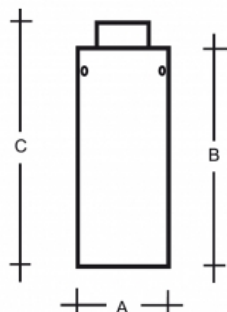

MAIA S7.L1B.M320

Type: ceiling lamp

Lampshade: white, hand-blown, three-layered glass, satin opal matt

Light body: white painted steel plate

W	K	Module luminous flux lm	Luminaire luminous flux lm	A	B	C	DALI 2	Motion sensor	Emergency module	Bluetooth control	Track system	Weight
14,5	3000	2007	1503	150	320	360	M	-	-	-	-	3200

Luminaire luminous flux: 1503 lm

A: 150 mm

B: 320 mm

C: 360 mm

Dali 2: Available

Motion sensor: Not available

Emergency module: Not available

Bluetooth control: Not available