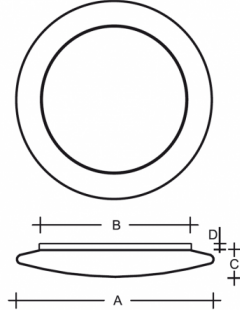

RONDO S34.K1.R450.Y

Type: ceiling and wall lamp

Lampshade: white, hand-blown, three-layered glass, satin opal matt

Light body: white painted steel plate

W	K	Module luminous flux lm	Luminaire luminous flux lm	A	B	C	D	DALI 2	Emergency	Bluetooth	Emergency module	Weight
23,3	3000	3052	2072	450	342	70	20	M	-	-	Q*	3900

Luminaire luminous flux: 2072 lm

A: 450 mm

B: 342 mm

C: 70 mm

D: 20 mm

Dali 2: Available

Motion sensor: Not available

Emergency module: Not available